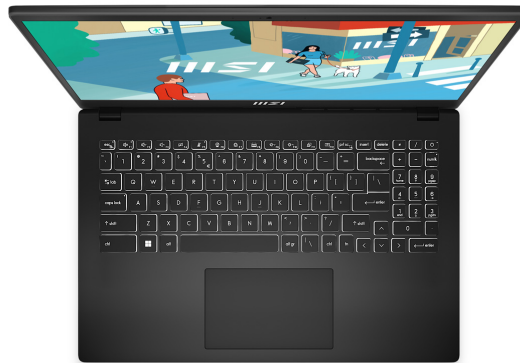

MSI Modern 15 B13M - i3 13th Gen, 8GM RAM, 512GB Storage (Black)

Model No: MSI-MOD15-B13M-I3-BLK

Price:

Rs. 174,999

Warranty:

2 Years(s) manufacturer warranty.

2 Year Warranty (System) 1 Year Warranty (Battery + Adapter)