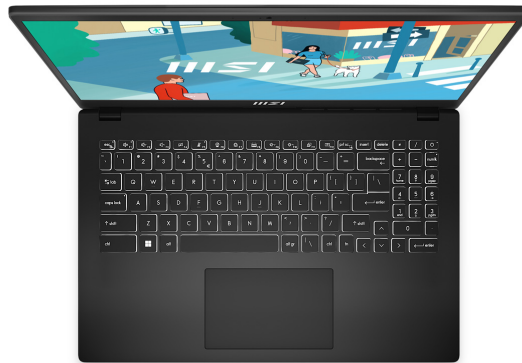

## MSI Modern 15 B13M - i3 13th Gen, 8GM RAM, 512GB Storage (Black)

Model No: MSI-MOD15-B13M-I3-BLK