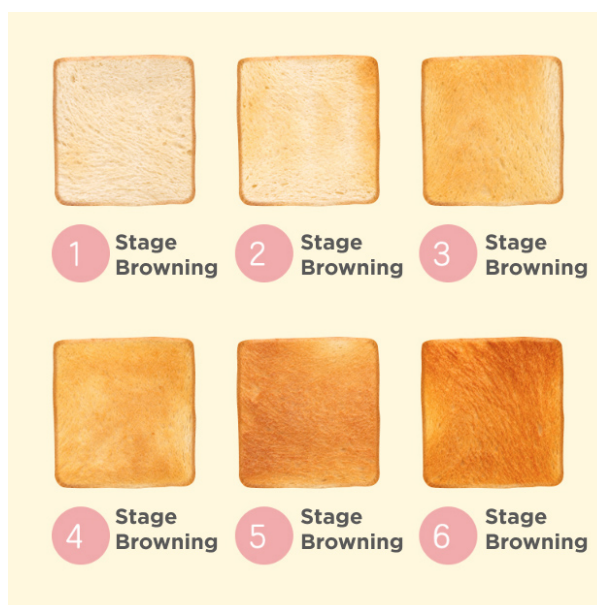

Price:

Rs. 7,999

Warranty:

---

1 Years(s) manufacturer warranty.
1 Year Manufacturer Warranty.