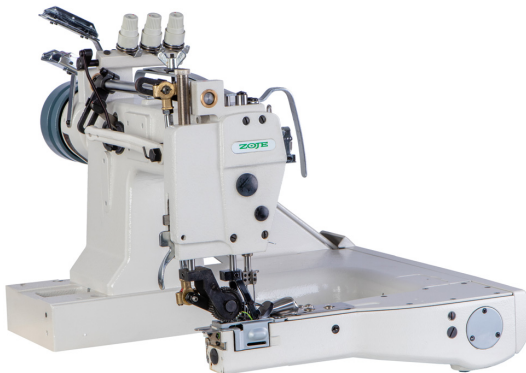

Zoje 3 Needle Feed Off The Arm Machine MCZJ928XH-2PL

Model No: MCZJ928XH-2PL

Price:

Rs. 385,299

Warranty:

1 (s) manufacturer warranty.
1 Year Warranty

Delivery:

Delivery - Standard 3 To 5 Working Days.

Specifications:

- Type: Feed Off The Arm Machine
- Motor Type: Clutch
- Number Of Stitches: 1
- Needle: TVX5 #21
- Speed / Stitches Per Minute: 3000
- Table / Stand: yes
- Ideal/Suitable For: Sewing
- Power: 400W
- Voltage / Phase: 220V Single Phase
- Dimensions: 570x540x470 mm (Head) & 1240x580x720 mm (Table Stand)
- Weight: 108Kg