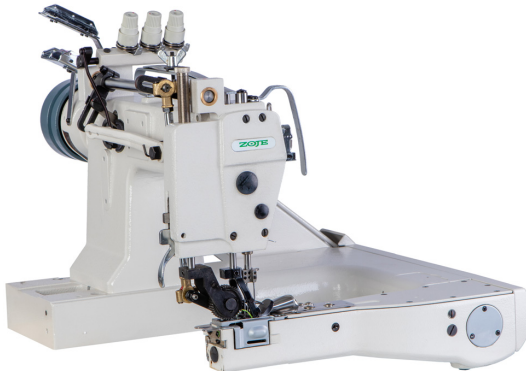

Zoje 3 Needle Feed Off The Arm Machine MCZJ928XH-2PL

Model No: MCZJ928XH-2PL

Price:

Rs. 385,299

Warranty:

1 (s) manufacturer warranty.
1 Year Warranty

Delivery:

Delivery - Standard 3 To 5 Working Days.

Specifications:

- Type: Feed Off The Arm Machine
- Motor Type: Clutch
- Number Of Stitches: 1
- Needle: TVX5 #21
- Speed / Stitches Per Minute: 3000
- Table / Stand: yes
- Ideal/Suitable For: Sewing
- Power: 400W
- Voltage / Phase: 220V Single Phase
- Dimensions: 570x540x470 mm (Head) & 1240x580x720 mm (Table Stand)
- Weight: 108Kg