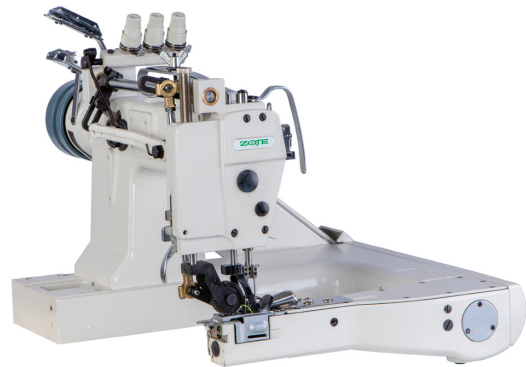

Zoje 2 Needle Feed Off The Arm Machine MCZJ927-PLB

Model No: MCZJ927-PLB

Price:

Rs. 434,999

Warranty:

1 (s) manufacturer warranty.
1 Year Warranty

Delivery:

Delivery - Standard 3 To 5 Working Days.

Specifications:

- Type: Feed Off The Arm Machine
- Motor Type: Clutch
- Number Of Stitches: 1
- Needle: TVX64 #14
- Speed / Stitches Per Minute: 3000
- Table / Stand: yes
- Ideal/Suitable For: Sewing
- Power: 400W
- Voltage / Phase: 220V Single Phase
- Dimensions: 570x540x470 mm (Head) & 1240x580x720 mm (Table Stand)
- Weight: 108Kg