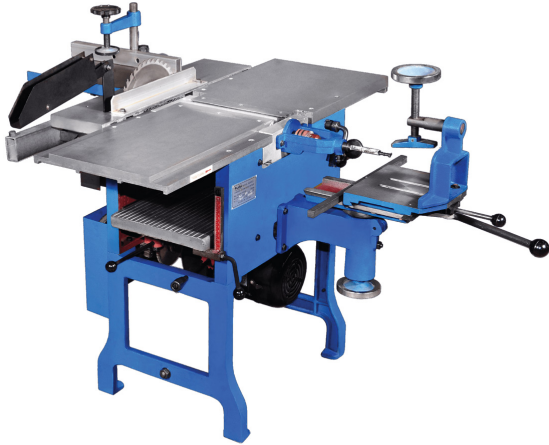

Lida 10" Woodworking Machine With Angle Cutter

Model No: LWM-MQ442A

Price:

Rs. 235,000

Warranty:

6 Months(s) manufacturer warranty.

6 Months

Delivery: