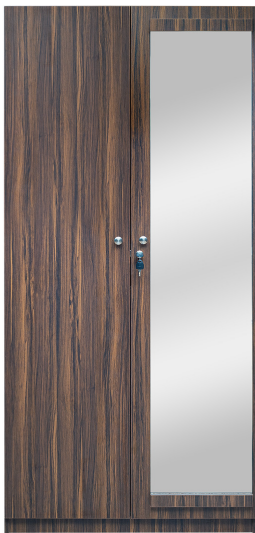

Rover Wardrobe - 2 Door With Mirror - Walnut (LF-ROVER-2DMW-WN-S)

Model No: LF-ROVER-2DMW-WN-S

Price:

Rs. 53,999

Warranty:

3 Years(s) manufacturer warranty.

3 Year Comprehensive Warranty (Only For Manufacturing & Timber Defects.) Fabric, PVC & Leather Defects Will Not Cover.

Specifications:

- :Type: 2 Door Wardrobe
- :Material: E2 Particle Board
- :Design: With Front Mirror
- :Ideal/Suitable For: Bedroom
- :Care Instructions: Care Instruction Wood: Wipe Clean Using A Damp Cloth And A Mild Cleaner Wipe Dry With A Clean Cloth / Care Instruction Mirror Glass: Wipe Clean With A Damp Cloth, Use Only Water Or Window Cleaner, Wipe Dry With A Clean Cloth
- :Country Of Origin: Sri Lanka
- :Dimensions: L - 81cm x W - 46.5cm x H - 182cm
- :Colors: Walnut