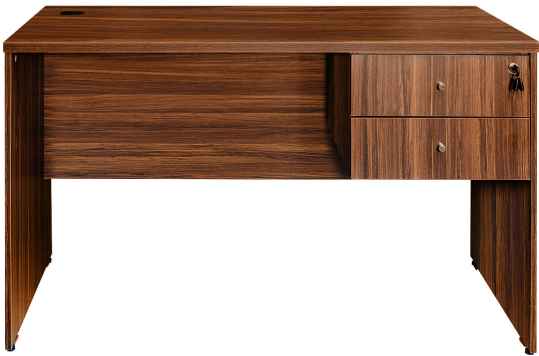

**Office Writing Table With 2 Drawers (4 Feet) - Walnut Color (LF-OFI-WT-004-WN-S)**

Model No: LF-OFI-WT-004-WN-S

**Price:**

---

Rs. 26,999

**Warranty:**

---

3 Years(s) manufacturer warranty.

## **Specifications:**

---

- :Type: Writing Table
- :Material: E2 Partical Board
- :Ideal/Suitable For: Office
- :Care Instrcutions: Wipe Clean Using A Damp Cloth And A Mild Cleaner Wipe Dry With A Clean Cloth
- :Country Of Origin: Sri Lanka
- :Dimensions: L-120cm X W-60cm X H-77cm
- :Colors: Walnut