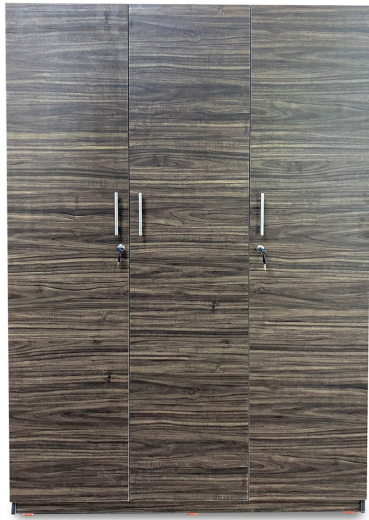

Flash 3 Door Wardrobe - Dark Walnut (LF-FLASH-3WD-DWN-S)

Model No: LF-FLASH-3WD-DWN-S

Price:

Rs. 54,099

Warranty:

1 years(s) manufacturer warranty.

1 Year Comprehensive Warranty (Only For Manufacturing & Timber Defects.)

Specifications:

- Type: 3 Door Wardrobe
- Material: E2 Partical Board
- Frame Material: E2 Partical Board
- Legs Material: E2 Partical Board
- Design: Modern classic
- Ideal/Suitable For: Bedroom
- Country Of Origin: Sri Lanka
- Dimensions: H 182.5cm X L 121.5cm X W 42cm
- Colors: Dark Walnut