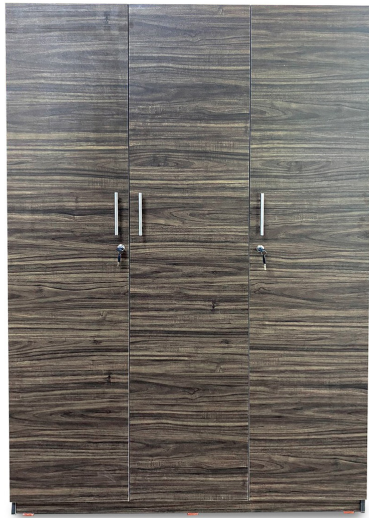

## Flash 3 Door Wardrobe - Dark Walnut (LF-FLASH-3WD-DWN-S)

Model No: LF-FLASH-3WD-DWN-S

## **Specifications:**

---

- Type: 3 Door Wardrobe
- Material: E2 Partical Board
- Frame Material: E2 Partical Board
- Legs Material: E2 Partical Board
- Design: Modern classic
- Ideal/Suitable For: Bedroom
- Country Of Origin: Sri Lanka
- Dimensions: H 182.5cm X L 121.5cm X W 42cm
- Colors: Dark Walnut