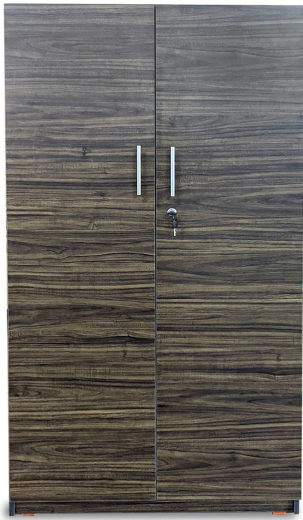

Flash 2 Door Wardrobe - Dark Walnut (LF-FLASH-2WD-DWN-S)

Model No: LF-FLASH-2WD-DWN-S

Price:

Rs. 42,199

Warranty:

1 years(s) manufacturer warranty.

1 Year Comprehensive Warranty (Only For Manufacturing & Timber Defects.)

Specifications:

- Type: 2 Door Wardrobe
- Material: E2 Partical Board
- Frame Material: E2 Partical Board
- Legs Material: E2 Partical Board
- Design: Modern classic
- Ideal/Suitable For: Bedroom
- Country Of Origin: Sri Lanka
- Dimensions: H 162.5cm X L 80.5cm X W 42cm
- Colors: Dark Walnut