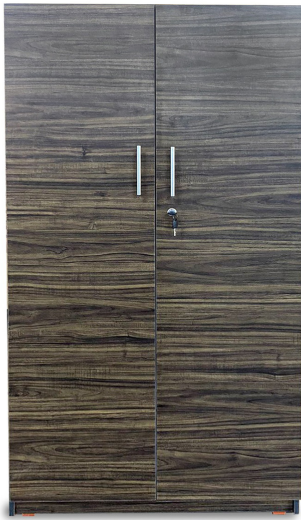

Flash 2 Door Wardrobe - Dark Walnut (LF-FLASH-2WD-DWN-S)

Model No: LF-FLASH-2WD-DWN-S

Price:

Rs. 38,599

Warranty:

1 years(s) manufacturer warranty.

1 Year Comprehensive Warranty (Only For Manufacturing & Timber Defects.)

Specifications:

- Type: 2 Door Wardrobe
- Material: E2 Partical Board
- Frame Material: E2 Partical Board
- Legs Material: E2 Partical Board
- Design: Modern classic
- Ideal/Suitable For: Bedroom
- Country Of Origin: Sri Lanka
- Dimensions: H 162.5cm X L 80.5cm X W 42cm
- Colors: Dark Walnut