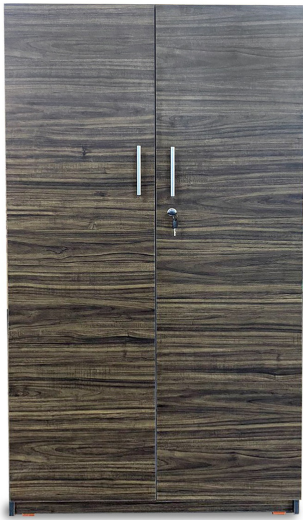

## Flash 2 Door Wardrobe - Dark Walnut (LF-FLASH-2WD-DWN-S)

Model No: LF-FLASH-2WD-DWN-S

## **Specifications:**

---

- Type: 2 Door Wardrobe
- Material: E2 Partical Board
- Frame Material: E2 Partical Board
- Legs Material: E2 Partical Board
- Design: Modern classic
- Ideal/Suitable For: Bedroom
- Country Of Origin: Sri Lanka
- Dimensions: H 162.5cm X L 80.5cm X W 42cm
- Colors: Dark Walnut