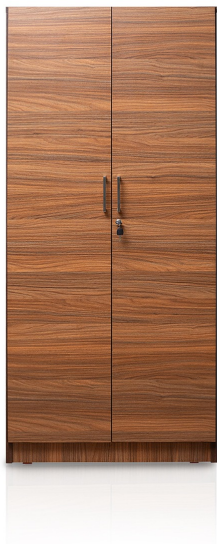

## 2 Door Wardrobe - Cairo Walnut Colour (LF-ECOM-2WD-CRW-S)

Model No: LF-ECOM-2WD-CRW-S

## **Specifications:**

---

- Type: 2 Door Wardrobe
- Material: E2 Particle Board
- Ideal/Suitable For: Bedroom
- Care Instructions: Wipe Clean Using A Damp Cloth And A Mild Cleaner, Wipe Dry With A Clean Cloth
- Country Of Origin: Sri Lanka
- Dimensions: L - 80.5cm X W - 42.5cm X H - 183.3cm
- Colors: Cairo Walnut
- Weight: 90Kg
- Other Information: This Product Can Only Be Purchased Via [singer.lk](http://singer.lk)