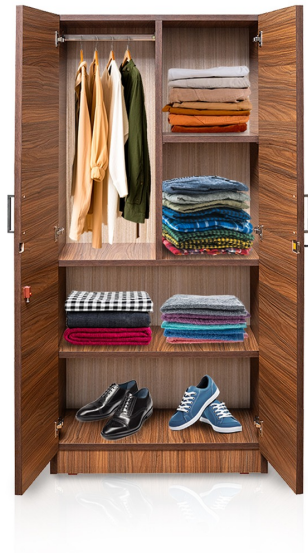

2 Door Wardrobe - Cairo Walnut Colour (LF-ECOM-2WD-CRW-S)

Model No: LF-ECOM-2WD-CRW-S

Price:

Rs. 31,799

Warranty:

3 Years(s) manufacturer warranty.

3 Year Comprehensive Warranty (Only For Manufacturing & Timber Defects.) Fabric, PVC & Leather Defects Will Not Cover.

Specifications:

- Type: 2 Door Wardrobe
- Material: E2 Particle Board
- Ideal/Suitable For: Bedroom
- Care Instructions: Wipe Clean Using A Damp Cloth And A Mild Cleaner, Wipe Dry With A Clean Cloth
- Country Of Origin: Sri Lanka
- Dimensions: L - 80.5cm X W - 42.5cm X H - 183.3cm
- Colors: Cairo Walnut
- Weight: 90Kg
- Other Information: This Product Can Only Be Purchased Via singer.lk