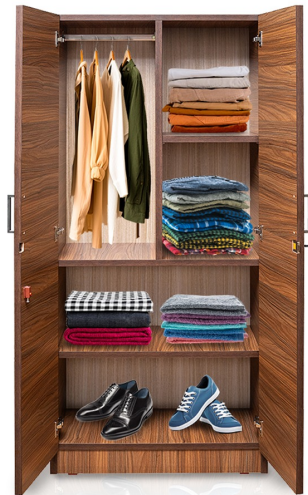

## 2 Door Wardrobe - Cairo Walnut Colour (LF-ECOM-2WD-CRW-S)

Model No: LF-ECOM-2WD-CRW-S

## **Specifications:**

---

- Type: 2 Door Wardrobe
- Material: E2 Particle Board
- Ideal/Suitable For: Bedroom
- Care Instructions: Wipe Clean Using A Damp Cloth And A Mild Cleaner, Wipe Dry With A Clean Cloth
- Country Of Origin: Sri Lanka
- Dimensions: L - 80.5cm X W - 42.5cm X H - 183.3cm
- Colors: Cairo Walnut
- Weight: 90Kg
- Other Information: This Product Can Only Be Purchased Via [singer.lk](http://singer.lk)