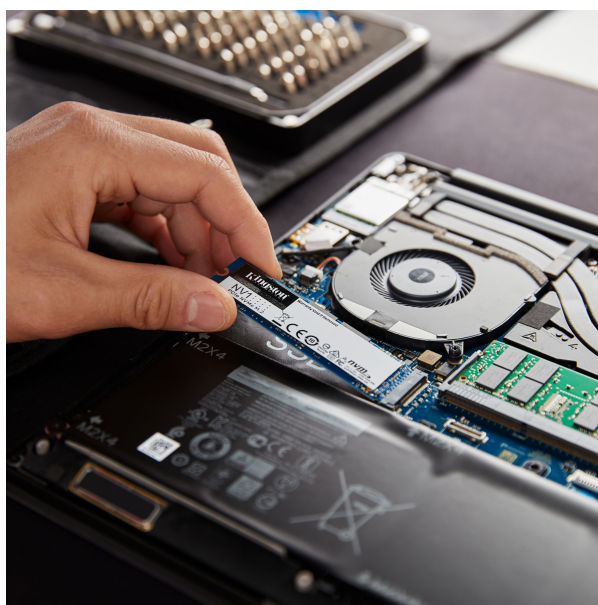

Kingston NV1 NVMe PCIe SSD M.2 2280 (1TB)

Model No: KG-SNVS-1TB-NVME-SSD

1 TB

1 TB

Price:

Rs. 62,399

Warranty:

---

3 Years(s) manufacturer warranty.
3 Year Limited Warranty.