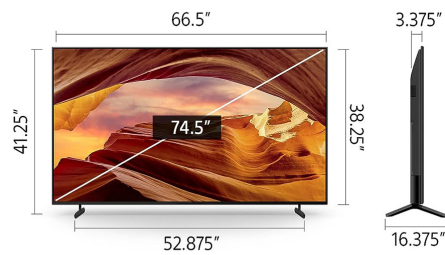

SONY

Sony 75" X77L 4K UHD HDR Google TV

Model No: KD-75X77L

Price:

Rs. 979,999

Warranty:

---

3 Years(s) manufacturer warranty.
3 Year Warranty.