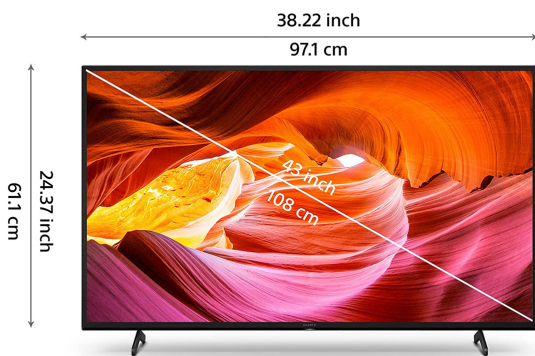

## Sony 43" X75K 4K UHD HDR Smart Google TV

Model No: KD-43X75K

43"

Delivering the excitement of movies and games in vividly detailed HDR

Standard Dynamic Range