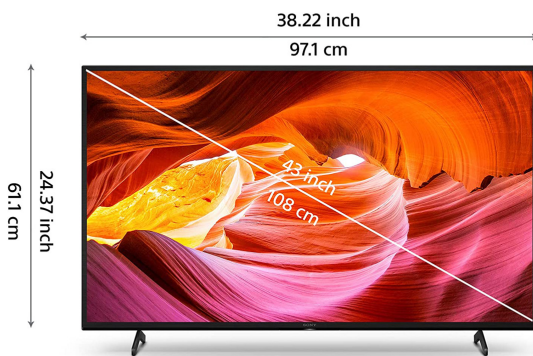

SONY

Sony 43" X75K 4K UHD HDR Smart Google TV

Model No: KD-43X75K

43"

Delivering the excitement of movies and games in vividly detailed HDR

Standard Dynamic Range

Price:

Rs. 329,999

Specifications:

- Type: SMART TV (ANDROID TV)
- Screen Size: 43"
- Display Type: LCD
- Display Resolution: 3840x2161
- Color: BLACK
- Backlight Type: Direct LED
- Picture (Processing) - Colour Enhancement: Live Colour™ Technology
- Picture (Processing) - Contrast Enhancement: Dynamic Contrast Enhancer
- Picture (Processing) - Picture Modes: Vivid,Standard,Cinema,Game,Graphic,Photo,Custom
- Picture (Processing) - HDR (High Dynamic Range) Compatibility: Yes(HDR10, HLG)
- Picture (Processing) - Picture Processor: 4K Processor X1™
- Picture (Processing) - Motion Enhancer: Motionflow™ XR 200 (Native 50Hz)
- Picture (Processing) - Video Signal Support: HDMI™ signal :4096x2160p(24,50,60Hz), 3840x2160p(24,25,30,50,60Hz), 1080p(30,50,60Hz), 1080/24p, 1080i(50,60Hz), 720p(30,50,60Hz), 720/24p, 576p, 576i 480p, 480i
- Sound (Speakers / Amplifier) - Speaker Type: Open Baffle Speaker
- Sound (Speakers / Amplifier) - Audio Power Output: 10W + 10W
- Sound (Processing) - Dolby Audio Format Dupport: Dolby™ Audio
- Sound (Processing) - DTS Audio Format Support: No
- Software - Electronic Program Guide (EPG): Yes
- Software - On/Off Timer: Yes (Off Timer)
- Software - Sleep Timer: Yes
- Software - Closed Captions (Analog/Digital): (Analogue)No(Digital)Subtitle
- Software - Voice Search: Yes
- Software - Text Magnification: Yes
- Software - Text Input Language: RABIC / ENGLISH / FRENCH / GERMAN / HEBREW / HINDI / ITALIAN / JAPANESE / KOR / NORWEGIAN / PER / PORTUGUESE / RUSSIAN / SPANISH / THAI / VIETNAMESE / SIMPLIFIED CHINESE / TRADITIONAL CHINESE
- Software - Teletext: Yes