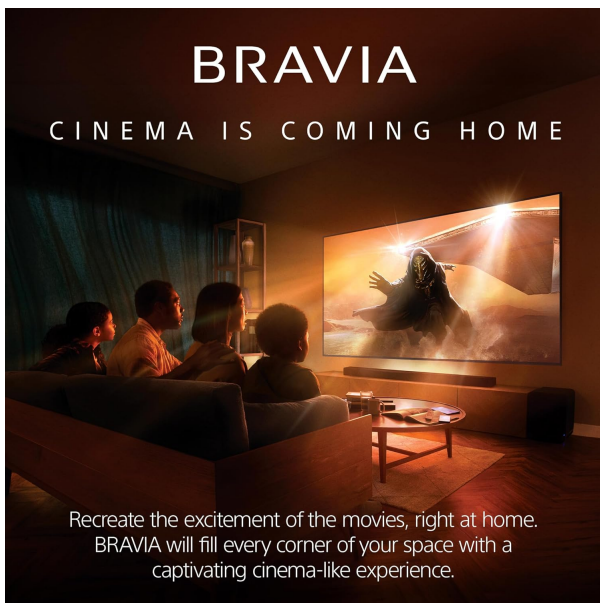

SONY

Sony BRAVIA 9 85" Mini LED QLED 4K HDR Google TV

Model No: K-85XR90

Price:

Rs. 3,200,000

Warranty:

3 Years(s) manufacturer warranty.
3 Year Manufacturer Warranty.

Delivery: