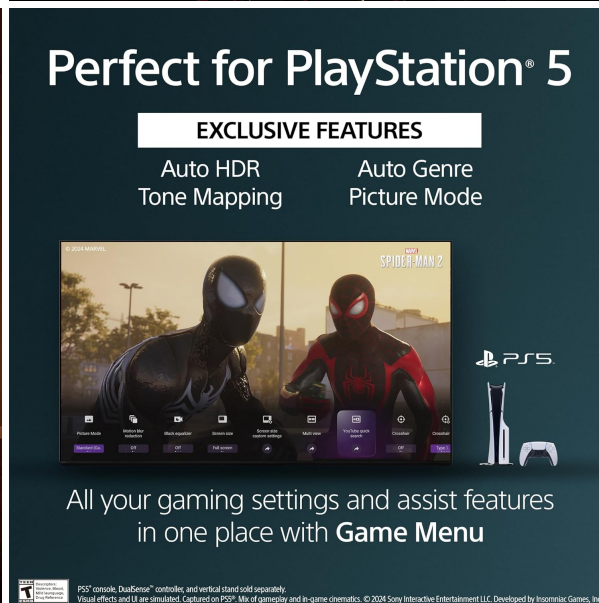

SONY

Sony BRAVIA 9 85" Mini LED QLED 4K HDR Google TV

Model No: K-85XR90

Price:

Rs. 3,200,000

Warranty:

3 Years(s) manufacturer warranty.
3 Year Manufacturer Warranty.