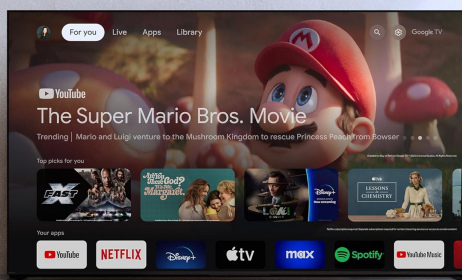

Google TV brings together
movies, shows, live TV and more
from across your apps and subscriptions
and organizes them just for you.

Google TV

Hey Google