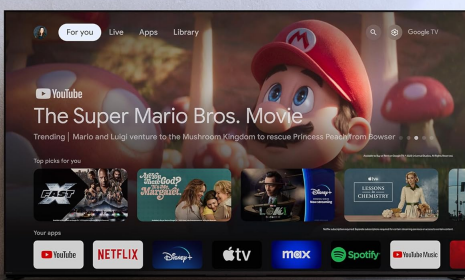

SONY

Sony BRAVIA 3 75" LED 4K HDR Google TV

Model No: K-75S30

Google TV brings together movies, shows, live TV and more from across your apps and subscriptions and organizes them just for you.

Google TV Hey Google