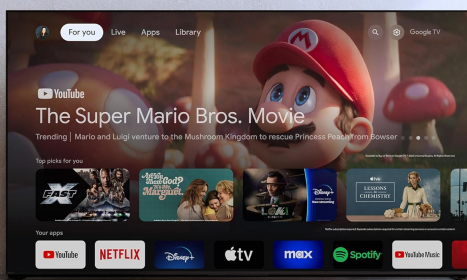

## Sony BRAVIA 3 65" LED 4K HDR Google TV

Model No: K-65S30

Google TV brings together movies, shows, live TV and more from across your apps and subscriptions and organizes them just for you.

Google TV Hey Google