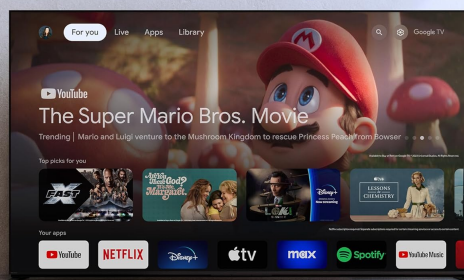

Google TV brings together
movies, shows, live TV and more
from across your apps and subscriptions
and organizes them just for you.

Google TV Hey Google