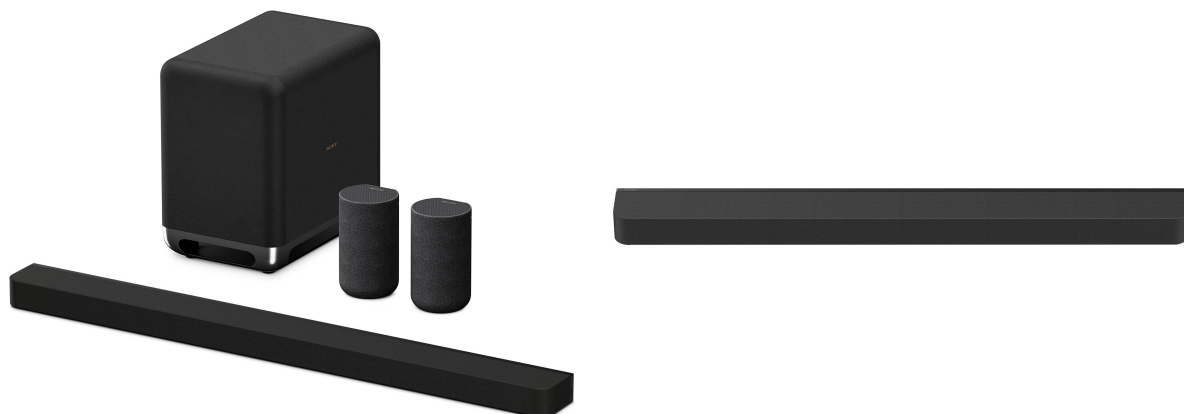

SONY

Sony HT-A8000 Bravia Theatre Bar 8 With RS5 Speakers And SW5 Subwoofer

Model No: HT-A8000-RS5-SW5

Price:

Rs. 1,088,999

Warranty:

1 Years(s) manufacturer warranty.
1 Year Manufacturer Warranty.

Delivery:

Specifications:

- Type: Soundbar, Rear Speakers, Subwoofer
- Power Output: Rear Speakers: 180W (L:90W+R:90W), Subwoofer: 300W
- Speaker System: 5.0.2 ch (11 Speaker Inits) Soundbar With Rear Speakers And Subwoofer
- Surround: S-Force PRO, Vertical Surround Engine
- Sound Features: 360 Spatial Sound Mapping, Dolby Speaker Virtual, DTS Virtual: X
- Bass Boost: Yes
- Display / Panel: Yes
- Bluetooth: Bluetooth V5.2
- NFC: No
- Wifi: Yes
- Ethernet: No
- Tuner: No
- Lighting Effects: No
- Karaoke: No
- Speaker / Woofer Specifications: Amplifier Channels - Soundbar: 11ch, Rear Speakers: 6ch (L:3ch + R:3ch), Subwoofer: 1ch
- Playable Discs (Video): No
- Convenience Features: Night Mode, Voice Mode
- Inputs: 1x HDMI 2.1 - ARC/Audio/Video/eARC
- Outputs: 1x HDMI 2.1 - ARC/eARC/Audio/Video, 1x 1/8" / 3.5 mm - Audio
- Remote Control: Yes
- Play Time: Rear Speakers: 10 Hours
- Charging Time: Rear speakers: 4 Hours
- Power Consumption: Soundbar: 60W, Subwoofer: 43W
- Dimensions: Soundbar: 1100 x 64 x 113 mm, Rear Speakers; 145x250x134mm, Subwoofer; 277 X 409 X 422mm
- Weight: Subwoofer: 4.7kg, Rear Speakers: 2.4kg, Subwoofer: 13kg
- Colors: Black

- Other Information: 360 Spatial Sound That Adapts To Your Environment With Rear Speakers From Sony, Dolby Atmos, DTS:X, IMAX Enhanced

Date: 2024-09-19 06:38