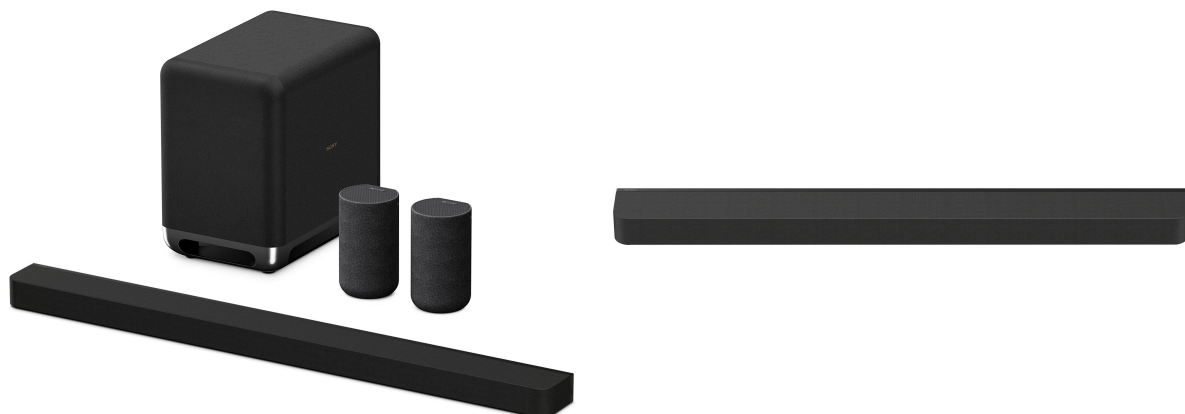

SONY

Sony HT-A8000 Bravia Theatre Bar 8 With RS5 Speakers And SW5 Subwoofer

Model No: HT-A8000-RS5-SW5

Price:

Rs. 1,088,999

Warranty:

1 Years(s) manufacturer warranty.
1 Year Manufacturer Warranty.

Delivery:

Specifications:

- Type: Soundbar, Rear Speakers, Subwoofer
- Power Output: Rear Speakers: 180W (L:90W+R:90W), Subwoofer: 300W
- Speaker System: 5.0.2 ch (11 Speaker Inits) Soundbar With Rear Speakers And Subwoofer
- Surround: S-Force PRO, Vertical Surround Engine
- Sound Features: 360 Spatial Sound Mapping, Dolby Speaker Virtual, DTS Virtual: X
- Bass Boost: Yes
- Display / Panel: Yes
- Bluetooth: Bluetooth V5.2
- NFC: No
- Wifi: Yes
- Ethernet: No
- Tuner: No
- Lighting Effects: No
- Karaoke: No
- Speaker / Woofer Specifications: Amplifier Channels - Soundbar: 11ch, Rear Speakers: 6ch (L:3ch + R:3ch), Subwoofer: 1ch
- Playable Discs (Video): No
- Convenience Features: Night Mode, Voice Mode
- Inputs: 1x HDMI 2.1 - ARC/Audio/Video/eARC
- Outputs: 1x HDMI 2.1 - ARC/eARC/Audio/Video, 1x 1/8" / 3.5 mm - Audio
- Remote Control: Yes
- Play Time: Rear Speakers: 10 Hours
- Charging Time: Rear speakers: 4 Hours
- Power Consumption: Soundbar: 60W, Subwoofer: 43W
- Dimensions: Soundbar: 1100 x 64 x 113 mm, Rear Speakers; 145x250x134mm, Subwoofer; 277 X 409 X 422mm
- Weight: Subwoofer: 4.7kg, Rear Speakers: 2.4kg, Subwoofer: 13kg
- Colors: Black

- Other Information: 360 Spatial Sound That Adapts To Your Environment With Rear Speakers From Sony, Dolby Atmos, DTS:X, IMAX Enhanced

Date: 2024-12-04 14:20