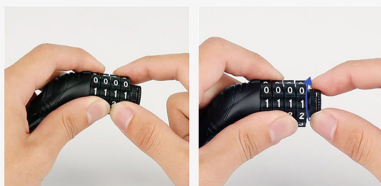

PASSWORD SETTING

step:1

Initial password alignment arrow