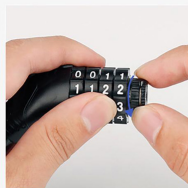

step:4

Price:

Rs. 999

Warranty:

0 No(s) manufacturer warranty.