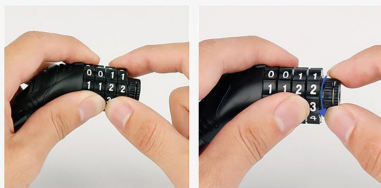

step:3

Turn the character wheel to set the password you want.