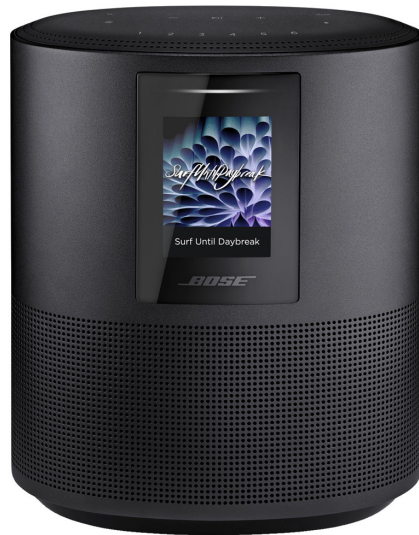

# **BOSE**

## **Bose Smart Speaker 500 (Triple Black)**

Model No: BOSE-SSPKR500-BLK

## **Specifications:**

---

- Type: Portable Bluetooth Speaker / Original Bose
- Power Output: Not Specified
- Speaker System: Wifi Connectivity
- Surround: N/A
- Sound Features: WALL-TO-WALL STEREO FROM A SINGLE SPEAKER
- Display / Panel: Yes
- Bluetooth: Bluetooth version: 4.2
- NFC: No
- Wifi: Yes
- Ethernet: No
- Tuner: No
- Lighting Effects: No
- Karaoke: No
- Equalizer: Yes (from app)
- Speaker / Woofer Specifications: Dual Opposing Drivers
- Playable Discs (Audio): No
- Playable Discs (Video): No
- Convenience Features: Voice Assistant Alexa / Voice Prompt Or Google Assistant
- Inputs: AUX IN (3.5 mm)
- Memory Card / USB Support: No
- Built-In Microphone: Yes / Speakerphone / Voice Assistant integration
- Remote Control: N/A (App)
- Play Time: N/A
- Charging Time: N/A
- Battery: N/A
- Power Consumption: 1.7 W
- Power Source / Voltage: 230V/50Hz input
- Dimensions: 8" H x 6.7" W x 4.3" D
- Weight: (4.75 lbs)
- Colors: Triple Black