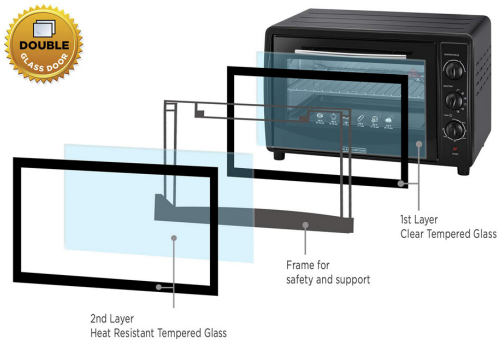

## BLACK+DECKER 45L Double Glass Multifunction Toaster (TRO45RDG-B5)

Model No: BD-TRO45RDG-B5

## **Specifications:**

---

- Type: Table Top Electric Oven
- Capacity: 45L
- Cooking / Baking Capacity: 3kg - 3.5Kg
- Cooking Timer: Yes, 60 Mins. Timer
- Temperature Levels: 90°C- 230°C
- Power / Heat Levels: 1800W
- Preheat: YES
- Rotisserie: Yes
- Conventional Cooking: Yes
- Grill: Yes
- Display / Panel: NO
- Programs / Functions: 5 Cooking Functions
- Cavity And Cabinet Build: Stainless Steel
- Internal Light: No
- Indicator Lamp: Yes
- Cooking End Signal: Bell
- Suitable For: Large Home Baking, Party
- Accessories Provided: Non-stick food tray, Wire rack, food tray handle, Crumb tray, Rotisserie and rotisserie handle
- Voltage / Power Frequency: 240 Volts
- Dimensions: 60.4 x 42.8 x 41.8 cm
- Weight: 12.5 kg
- Colors: Black
- Other Information: Comes with anti-rust galvanized stainless steel interior, it withstands the rigors of regular use. Packed with a range of user-friendly functions such as Toast/bake/Broil & double grill functions that make cooking convenient for you. The broil function aids in cooking meat to perfection. A double glass door that enables power insulation and even heat distribution.