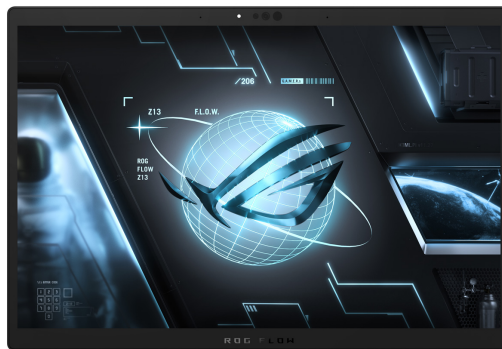

**ASUS ROG Flow Z13 GZ301ZC-LD121W - 12th Gen i7, 16GB RAM, 512GB SSD, NVIDIA GeForce RTX3050, Black**

Model No: AS-D-GZ301ZC-121-I7-BK

**Price:**

---

Rs. 964,890

**Warranty:**

---

2 Years(s) manufacturer warranty.