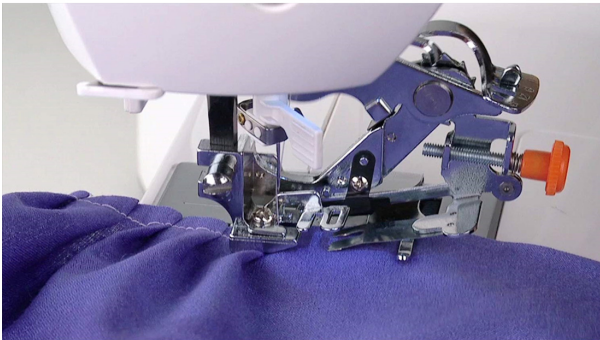

SINGER®

Singer Ruffler Foot (250027013-06)

Model No: 250027013-06

Price:

Rs. 3,371

Warranty:

0 No(s) manufacturer warranty.

Delivery: